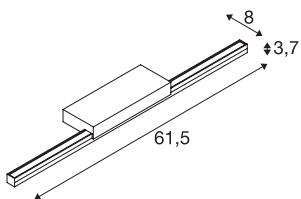

GLENOS® 60

indoor LED mirror light grey CCT switch 3000/4000K

The GLENOS mirror light has a high-performance LED strip and a beautifully elegant, slimline appearance. The mirror light is available in black, white or grey and its L-shaped mounting profile ensures glare-free illumination of the mirror. The GLENOS mirror light has a high-performance LED strip and a beautifully elegant, slimline appearance. The mirror light is available in black, white or grey and its L-shaped mounting profile ensures glare-free illumination of the mirror. Thanks to the integrated CCT switch, the light colour of the fitting can be alternated between 3000K and 4000K.

TECHNICAL DATA

Item no.:	1003508
Primary nominal voltage	220-240V ~50/60Hz mA/V
Secondary power / secondary voltage	500mA
Width	61.5 cm
Height	3.7 cm
Depth	8.0 cm
Net weight	0.536 kg
Gross weight	0.886 kg
IP Code	IP 20
Safety class	I
Assembly	Surface
Assembly details	Wall
Wattage	12 W
Lumen	1170 lm
Colour temperature	3000/4000 Kelvin
Beam angle	120 °
Color	grey
CRI	80
LXXBXX data	L70B50
Minimum ambient temperature	-20 °C
Maximum ambient temperature	40 °C