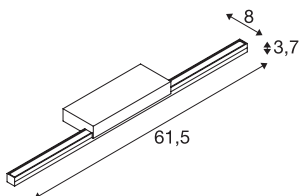

GLENOS® 60

indoor LED mirror light white CCT switch 3000/4000K

The GLENOS mirror light has a high-performance LED strip and a beautifully elegant, slimline appearance. The mirror light is available in black, white or grey and its L-shaped mounting profile ensures glare-free illumination of the mirror. Thanks to the integrated CCT switch, the light colour of the fitting can be alternated between 3000K and 4000K.

TECHNICAL DATA

Item no.:	1003507
Primary nominal voltage	220-240V ~50/60Hz mA/V
Secondary power / secondary voltage	500mA
Width	61.5 cm
Height	3.7 cm
Depth	8.0 cm
Net weight	0.544 kg
Gross weight	0.905 kg
IP Code	IP 20
Safety class	I
Assembly	Surface
Assembly details	Wall
Wattage	12 W
Lumen	1170 lm
Colour temperature	3000/4000 Kelvin
Beam angle	120 °
Color	white
CRI	80
LXXBXX data	L70B50
Minimum ambient temperature	-20 °C
Maximum ambient temperature	40 °C