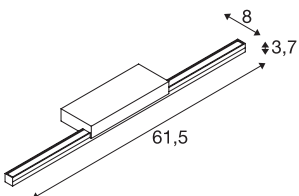

## GLENOS® 60

indoor LED mirror light black CCT switch 3000/4000K

The GLENOS mirror light has a high-performance LED strip and a beautifully elegant, slimline appearance. The mirror light is available in black, white or grey and its L-shaped mounting profile ensures glare-free illumination of the mirror. Thanks to the integrated CCT switch, the light colour of the fitting can be alternated between 3000K and 4000K.

## TECHNICAL DATA

Item no.:	1003506
Primary nominal voltage	220-240V ~50/60Hz mA/V
Secondary power / secondary voltage	500mA
Width	61.5 cm
Height	3.7 cm
Depth	8.0 cm
Net weight	0.543 kg
Gross weight	0.884 kg
IP Code	IP 20
Safety class	I
Assembly	Surface
Assembly details	Wall
Wattage	12 W
Lumen	1170 lm
Colour temperature	3000/4000 Kelvin
Beam angle	120 °
Color	black
CRI	80
LXXBXX data	L70B50
Minimum ambient temperature	-20 °C
Maximum ambient temperature	40 °C