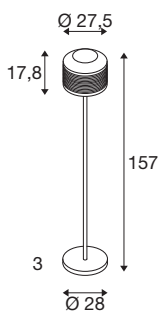

PANTILO ROPE 27

Free-standing lamp, E27, max. 1 x 15W, IP20, gold

PANTILO ROPE brings another highlight to the popular PANTILO family: the natural hemp rope that surrounds the characteristic glass shade creates an exciting combination of materials and picks up on the trend towards natural materials. Created in collaboration with designer Susanne Uerlings, the new table and free-standing lamps add flexible application options to the family. This allows a uniform lighting concept to be implemented - whether in hotels, restaurants or private homes. A real statement piece that places stylish accents everywhere.

TECHNICAL DATA

Item no.	1010206
Socket	E27
Number of sockets	1
IP Code	IP20
Impact resistance class	IK 02
Impact resistance	0.2 Joule
Assembly	Mobile
Assembly details	Ground
Primary nominal voltage	220-240V ~50/60 Hz
Safety class	II
Wattage	15 W
Minimum ambient temperature	-20 °C
Maximum ambient temperature	40 °C
Color	gold
Height	157 cm
Diameter	28 cm
Net weight	7.3 kg
Gross weight	9.7 kg