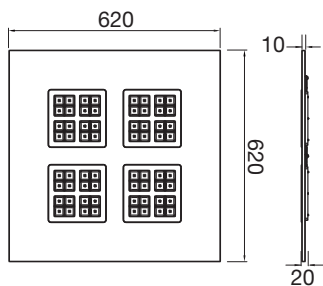

## TECHNICAL DATA

Item no.	1010121
IP Code	IP20
Impact resistance class	IK 02
Assembly	Recessed
Assembly details	Ceiling
Primary nominal voltage	220-240V ~0/50/60 Hz
Secondary power / voltage	500-1100 mA
Safety class	II
Wattage	17 W
Ambient temperature	80 °C
Minimum ambient temperature	-20 °C
Maximum ambient temperature	40 °C
Number of luminaires at LS B16A	27
Number of luminaires at LS C16A	45
Level of inrush current	19.1 A
Duration of inrush current	220 µs
Lumen	2957 / 6882 lm
Colour temperature	3000/4000/5000 Kelvin
Beam angle	80 °
Color	white
CRI	80
UGR ≤	19

## Light Source

<b>Service life</b>	100000 h
<b>Risk Group</b>	1
<b>Length</b>	62 cm
<b>Width</b>	62 cm
<b>Height</b>	2 cm
<b>Net weight</b>	3.2 kg
<b>Gross weight</b>	3.4 kg