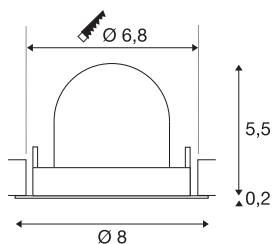

## TECHNICAL DATA

Item no.	1010054
Number of different light outlets	1
Rotating or tilting	rotary bar and tiltable
IP Code	IP20
Assembly	Recessed
Assembly details	Ceiling
Secondary power / voltage	200 mA
Safety class	III
Wattage	6.9 W
Minimum ambient temperature	-20 °C
Maximum ambient temperature	40 °C
Lumen	950 lm
Colour temperature	3000 Kelvin
Beam angle	20 °
Color	white
CRI	90
UGR ≤	19
Service life	50000 h
Risk Group	1
Height	5.7 cm
Diameter	8 cm
Net weight	0.11 kg

Gross weight	0.21 kg
Shape of cut-out	round
Installation depth	8 cm
Installation diameter	6.8 cm