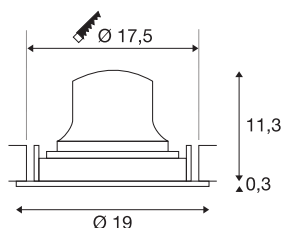

NUMINOS® MOVE XL

Recessed ceiling light, 4000 K, 40°, IP20, round, black / white

Design, technology and function in perfection: NUMINOS is the light system from SLV that combines everything. With a variety of downlights and spotlights, you provide a thousand lighting design options. This also includes NUMINOS® MOVE DL XL, which impresses as a recessed ceiling light with the best workmanship and lighting quality. In this way, you can create unobtrusive, modern and space-saving lighting that draws the focus to objects or the room. The recessed ceiling light convinces with a power consumption of 24 watts, luminous flux of 3800 lumens, colour temperature of 4000 Kelvin and a colour reproduction index of 90. This means that easy installation is a mere formality. When to choose NUMINOS from SLV – modular diversity awaits you.

TECHNICAL DATA

Item no.	1010012
Number of different light outlets	1
Rotating or tilting	rotary bar and tiltable
IP Code	IP20
Assembly	Recessed
Assembly details	Ceiling
Secondary power / voltage	700 mA
Safety class	III
Wattage	24 W
Minimum ambient temperature	-20 °C
Maximum ambient temperature	40 °C
Lumen	3800 lm
Colour temperature	4000 Kelvin
Beam angle	40 °
Color	black/white
CRI	90
UGR ≤	19
Service life	50000 h
Risk Group	1
Height	11.6 cm
Diameter	19 cm
Net weight	0.63 kg

Gross weight	1 kg
Shape of cut-out	round
Installation depth	13 cm
Installation diameter	17.5 cm