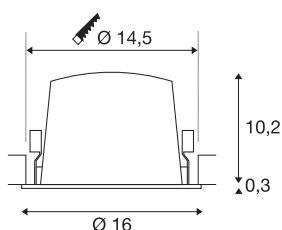

NUMINOS® XL

Recessed ceiling light, 4000 K, 40°, IP20, round, white

The NUMINOS light system from SLV combines technology, design and functionality like no other. With various downlights and spotlights, you provide a thousand lighting design options. Also with the NUMINOS® DL XL recessed ceiling light, which convinces with the best workmanship and lighting quality. Ideal for harmonious, modern and space-saving lighting that directs the accent to objects or the room. The recessed ceiling light can convince with a power consumption of 24 watts, luminous flux of 3800 lumens, colour temperature of 4000 Kelvin and a high colour reproduction index of over 90. This means that easy installation is a mere formality. When will you choose SLV's modular variety?

TECHNICAL DATA

Item no.	1009964
Number of different light outlets	1
IP Code	IP20
Assembly	Recessed
Assembly details	Ceiling
Secondary power / voltage	700 mA
Safety class	III
Wattage	24 W
Minimum ambient temperature	-20 °C
Maximum ambient temperature	40 °C
Lumen	3800 lm
Colour temperature	4000 Kelvin
Beam angle	20 °
Color	white
CRI	90
UGR ≤	19
Service life	50000 h
Risk Group	1
Height	10.5 cm
Diameter	16 cm
Net weight	0.704 kg
Gross weight	0.8 kg

Shape of cut-out	round
Installation depth	10.5 cm
Installation diameter	14.5 cm