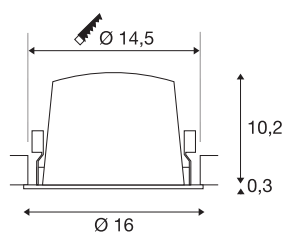

## NUMINOS® XL

**Recessed ceiling light, 2700 K, 55°, IP20, round, black / white**

The NUMINOS light system from SLV perfectly combines function, design and technology. With different downlights and spotlights, you provide a thousand lighting design possibilities. Like with the NUMINOS® DL XL recessed ceiling light, which impresses with its high-quality workmanship and light. In this way, you can create unobtrusive, modern and space-saving lighting that draws the focus to objects or the room. The recessed ceiling light can convince with a power consumption of 24 watts, luminous flux of 3500 lumens, colour temperature of 2700 Kelvin and a high colour reproduction index of over 90. Installation is then done in no time at all. When to choose NUMINOS from SLV – modular diversity awaits you.

## TECHNICAL DATA

Item no.	1009925
Number of different light outlets	1
IP Code	IP20
Assembly	Recessed
Assembly details	Ceiling
Secondary power / voltage	700 mA
Safety class	III
Wattage	24 W
Minimum ambient temperature	-20 °C
Maximum ambient temperature	40 °C
Lumen	3500 lm
Colour temperature	2700 Kelvin
Beam angle	55 °
Color	black/white
CRI	90
UGR ≤	22
Service life	50000 h
Risk Group	1
Height	10.5 cm
Diameter	16 cm
Net weight	0.704 kg
Gross weight	0.8 kg

Shape of cut-out	round
Installation depth	10.5 cm
Installation diameter	14.5 cm