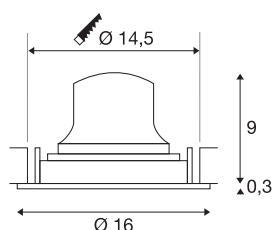

NUMINOS® MOVE L

Recessed ceiling light, 3000 K, 55°, IP20, round, white

Design, technology and function in perfection: NUMINOS is the light system from SLV that combines everything. With different downlights and spotlights, you can experience a thousand lighting design possibilities. Like with the NUMINOS® MOVE DL L recessed ceiling light, which impresses with its high-quality workmanship and light. Ideal for unobtrusive, modern and space-saving lighting that draws the focus to objects or the room. The recessed ceiling light convinces with a power consumption of 17 watts, luminous flux of 2500 lumens, colour temperature of 3000 Kelvin and a colour reproduction index of 90. Installation is then done in no time at all. When will you choose SLV's modular variety?

TECHNICAL DATA

Item no.	1009844
Number of different light outlets	1
Rotating or tilting	rotary bar and tiltable
IP Code	IP20
Assembly	Recessed
Assembly details	Ceiling
Secondary power / voltage	500 mA
Safety class	III
Wattage	17 W
Minimum ambient temperature	-20 °C
Maximum ambient temperature	40 °C
Lumen	2500 lm
Colour temperature	3000 Kelvin
Beam angle	55 °
Color	white
CRI	90
UGR ≤	22
Service life	50000 h
Risk Group	1
Height	9.3 cm
Diameter	16 cm
Net weight	0.51 kg

Gross weight	0.66 kg
Shape of cut-out	round
Installation depth	10.5 cm
Installation diameter	14.5 cm