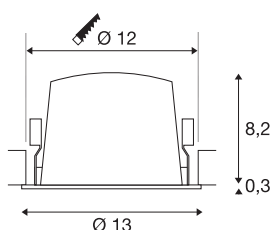

NUMINOS® L

Recessed ceiling light, 4000 K, 40°, IP20, round, white

Design, technology and function in perfection: NUMINOS is the light system from SLV that combines everything. With a variety of downlights and spotlights, you provide a thousand lighting design options. This also includes NUMINOS® DL L, which impresses as a recessed ceiling light with the best workmanship and lighting quality. In this way, you can create unobtrusive, modern and space-saving lighting that draws the focus to objects or the room. The recessed ceiling light can convince with a power consumption of 17 watts, luminous flux of 2700 lumens, colour temperature of 4000 Kelvin and a high colour reproduction index of over 90. Installation is then done in no time at all. When do you choose NUMINOS ® from SLV?

TECHNICAL DATA

Item no.	1009802
Number of different light outlets	1
IP Code	IP20
Assembly	Recessed
Assembly details	Ceiling
Secondary power / voltage	500 mA
Safety class	III
Wattage	17 W
Minimum ambient temperature	-20 °C
Maximum ambient temperature	40 °C
Lumen	2700 lm
Colour temperature	4000 Kelvin
Beam angle	20 °
Color	white
CRI	90
UGR ≤	19
Service life	50000 h
Risk Group	1
Height	8.5 cm
Diameter	13 cm
Net weight	0.44 kg
Gross weight	0.59 kg

Shape of cut-out	round
Installation depth	8.5 cm
Installation diameter	12 cm