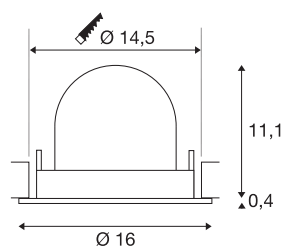

TECHNICAL DATA

Item no.	1009755
Number of different light outlets	1
Rotating or tilting	rotary bar and tiltable
IP Code	IP20
Assembly	Recessed
Assembly details	Ceiling
Secondary power / voltage	500 mA
Safety class	III
Wattage	17 W
Minimum ambient temperature	-20 °C
Maximum ambient temperature	40 °C
Lumen	2700 lm
Colour temperature	4000 Kelvin
Beam angle	55 °
Color	white
CRI	90
UGR ≤	22
Service life	50000 h
Risk Group	1
Height	11.5 cm
Diameter	16 cm
Net weight	0.606 kg

Gross weight	0.756 kg
Shape of cut-out	round
Installation depth	11.5 cm
Installation diameter	14.5 cm