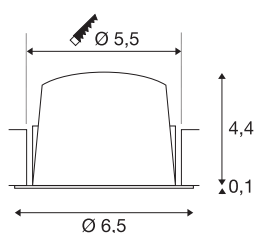

NUMINOS® XS

Recessed ceiling light, 2700 K, 55°, IP20, round, black / white

NUMINOS is the perfectly coordinated light system from SLV that combines function, design and technology. With various downlights and spotlights, you can experience a thousand lighting design possibilities. Also with the NUMINOS® XS recessed ceiling light, which convinces with the best workmanship and lighting quality. In this way, you can create discreet, modern and space-saving lighting that draws the focus to objects or the room. Installation is then done in no time at all. When do you choose NUMINOS® from SLV?

TECHNICAL DATA

Item no.	1009278
Number of different light outlets	1
IP Code	IP20
Assembly	Recessed
Assembly details	Ceiling
Secondary power / voltage	200 mA
Safety class	III
Wattage	6.9 W
Minimum ambient temperature	-20 °C
Maximum ambient temperature	40 °C
Lumen	900 lm
Colour temperature	2700 Kelvin
Beam angle	55 °
Color	black/white
CRI	90
UGR ≤	25
Service life	50000 h
Risk Group	1
Height	4.5 cm
Diameter	6.5 cm
Net weight	0.1 kg
Gross weight	0.2 kg

Shape of cut-out	round
Installation depth	11 cm
Installation diameter	5.5 cm