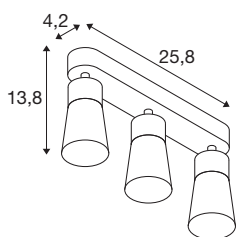

TECHNICAL DATA

Item no.	1008327
Socket	GU10
Number of sockets	3
Tilt range	90 °
Horizontal rotation range	350 °
IP Code	IP20
Impact resistance class	IK 02
Assembly	Surface
Primary nominal voltage	220-240V ~50/60 Hz
Safety class	I
Wattage	6 W
Minimum ambient temperature	-20 °C
Maximum ambient temperature	45 °C
Color	gray/gray
Length	25.8 cm
Width	5.5 cm
Height	13.8 cm
Net weight	0.42 kg
Gross weight	0.6 kg