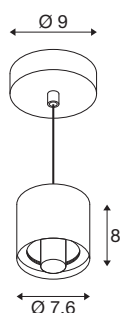

VARYT

pendant light, E14, pendant length 150cm, 1x max.
6W, chrome

Use VARYT now as a mix & match system that can be combined for customised ceiling or wall-mounted luminaires and table or pendant lights. The high-quality bases are available in five colours (black, white, chrome, brass, copper) and offer a high degree of design freedom with the glass shades. The flexible VARYT system makes it possible to create individual and stylish lighting solutions for a wide variety of room concepts, emphasising personal taste.

TECHNICAL DATA

Item no.	1008116
Socket	E14
Number of sockets	1
IP Code	IP20
Impact resistance class	IK 02
Impact resistance	0.2 Joule
Assembly	Surface
Primary nominal voltage	220-240V ~50/60 Hz
Safety class	I
Wattage	6 W
Minimum ambient temperature	-20 °C
Maximum ambient temperature	40 °C
Color	chrome
Height	8 cm
Diameter	7.6 cm
Pendant length	150 cm
Net weight	0.45 kg
Gross weight	0.6 kg