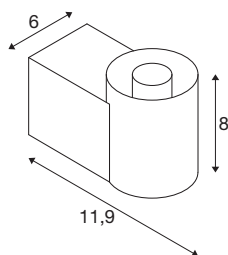

## TECHNICAL DATA

Item no.	1008104
Socket	E14
Number of sockets	1
IP Code	IP44
Impact resistance class	IK 02
Impact resistance	0.2 Joule
Assembly	Surface
Primary nominal voltage	220-240V ~50/60 Hz
Safety class	I
Wattage	6 W
Minimum ambient temperature	-20 °C
Maximum ambient temperature	40 °C
Color	black
Width	6 cm
Height	8 cm
Depth	11.9 cm
Net weight	0.51 kg
Gross weight	0.64 kg