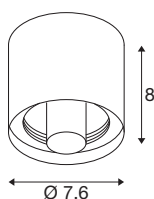

## TECHNICAL DATA

|                             |                    |
|-----------------------------|--------------------|
| Item no.                    | 1008100            |
| Socket                      | E14                |
| Number of sockets           | 1                  |
| IP Code                     | IP44               |
| Impact resistance class     | IK 02              |
| Impact resistance           | 0.2 Joule          |
| Assembly                    | Surface            |
| Primary nominal voltage     | 220-240V ~50/60 Hz |
| Safety class                | I                  |
| Wattage                     | 6 W                |
| Minimum ambient temperature | -20 °C             |
| Maximum ambient temperature | 40 °C              |
| Color                       | white              |
| Height                      | 8 cm               |
| Diameter                    | 7.6 cm             |
| Net weight                  | 0.24 kg            |
| Gross weight                | 0.3 kg             |