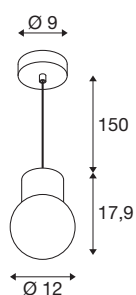

VARYT

pendant light, 150cm, E14, 6W, white

The VARYT pendant light brings modern, elegant and exclusive SLV design to every bathroom. The high-quality aluminium and steel-finished lights are available in four trendsetting colours. The white Triplex glass shade emits a homogenous light that transforms any angle into a feel-good oasis. Thanks to its IP44 protection class, the VARYT is naturally also protected against water spray. You can choose from two different glass shades (lined or pleated) which are available as an accessory.

TECHNICAL DATA

Item no.	1007814
Socket	E14
Lamp	C35
Number of sockets	1
Lamps included	No
IP Code	IP20
Impact resistance class	IK 02
Impact resistance	0.2 Joule
Assembly	Surface
Assembly details	Ceiling
Primary nominal voltage	220-240V ~50/60Hz
Safety class	I
Wattage	6 W
Minimum ambient temperature	-20 °C
Maximum ambient temperature	40 °C
Color	white
Height	17.9 cm
Diameter	12 cm
Pendant length	150 cm
Net weight	0.842 kg
Gross weight	0.901 kg