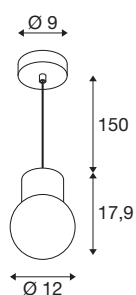

VARYT

pendant light, 150cm, E14, 6W, brass

The VARYT pendant light brings modern, elegant and exclusive SLV design to every bathroom. The high-quality aluminium and steel-finished lights are available in four trendsetting colours. The white Triplex glass shade emits a homogenous light that transforms any angle into a feel-good oasis. Thanks to its IP44 protection class, the VARYT is naturally also protected against water spray. You can choose from two different glass shades (lined or pleated) which are available as an accessory.

TECHNICAL DATA

Item no.	1007812
Socket	E14
Lamp	C35
Number of sockets	1
Lamps included	No
IP Code	IP20
Impact resistance class	IK 02
Impact resistance	0.2 Joule
Assembly	Surface
Assembly details	Ceiling
Primary nominal voltage	220-240V ~50/60Hz
Safety class	I
Wattage	6 W
Minimum ambient temperature	-20 °C
Maximum ambient temperature	40 °C
Color	brass
Height	17.9 cm
Diameter	12 cm
Pendant length	150 cm
Net weight	0.842 kg
Gross weight	0.901 kg