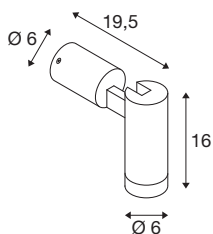

S-TUBE

wall-mounted light, round, GU10, 1x max. 10 W, black

The new S-TUBE wall-mounted light captivates with its modern and elegant design. This outdoor light with its IP65 protection rating, GU10 base for replaceable LED lamps and tiltable and pivoting spotlight offers everything you need for flexible light management. The S-TUBE is also quick and easy to install thanks to its open cable end.

TECHNICAL DATA

Item no.	1007653
Socket	GU10
Number of sockets	1
IP Code	IP65
Impact resistance class	IK 06
Impact resistance	0.2 Joule
Assembly	Surface
Assembly details	Ceiling, Wall
Primary nominal voltage	220-240V ~50/60Hz
Safety class	I
Wattage	10 W
Minimum ambient temperature	-20 °C
Maximum ambient temperature	40 °C
Color	black
Height	16 cm
Depth	19.5 cm
Diameter	6 cm
Net weight	0.72 kg
Gross weight	0.77 kg
BIG WHITE Page	805