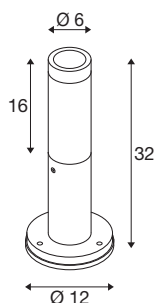

S-TUBE 32

free-standing lamp, GU10, 10W, black

The new S-TUBE wall-mounted light captivates with its modern and elegant design. This outdoor light with its IP65 protection rating, GU10 base for replaceable LED lamps and tiltable and pivoting spotlight offers everything you need for flexible light management. The S-TUBE is also quick and easy to install thanks to its open cable end.

TECHNICAL DATA

Item no.	1007651
Socket	GU10
Number of sockets	1
IP Code	IP65
Impact resistance class	IK 06
Assembly details	Ground
Primary nominal voltage	220-240V ~50/60Hz
Safety class	I
Wattage	10 W
Minimum ambient temperature	-20 °C
Maximum ambient temperature	40 °C
Color	black
Height	32 cm
Diameter	6 cm
Net weight	0.85 kg
Gross weight	0.909 kg
BIG WHITE Page	603