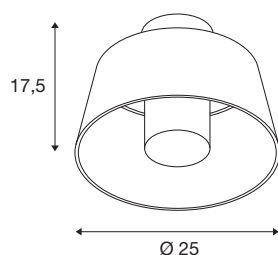

PHOTONI

ceiling-mounted light, conical, 1x max. 13W, E27, rust

PHOTONI emits an elegant, puristic and subtle light that looks at home in any outdoor area: its high-quality surface treatment means that this outdoor light can even be used in coastal regions (sea-air resistant). The circuit boards are also equipped with an IP68 protection class-rated plug. This makes PHOTONI as beautiful as it is robust. The cylindrical, conical light is available in black or an unusual rust effect. Depending on the design, the suspended shade diffuses light downwards, upwards or parallel. This provides the desired cosy, relaxing lighting effect for gardens and outdoor areas.

TECHNICAL DATA

Item no.	1007582
Socket	E27
Number of sockets	1
IP Code	IP65
Impact resistance class	IK 08
Assembly details	Ceiling
Primary nominal voltage	220-240V ~50/60Hz
Safety class	I
Wattage	13 W
Minimum ambient temperature	-20 °C
Maximum ambient temperature	45 °C
Color	rust
Height	17.5 cm
Diameter	25 cm
Net weight	0.97 kg
Gross weight	1.038 kg
BIG WHITE Page	789