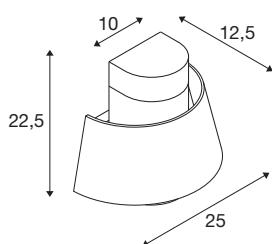

TECHNICAL DATA

Item no.	1007581
Socket	E27
Number of sockets	1
IP Code	IP65
Impact resistance class	IK 08
Assembly details	Wall
Primary nominal voltage	220-240V ~50/60Hz
Safety class	I
Wattage	13 W
Minimum ambient temperature	-20 °C
Maximum ambient temperature	45 °C
Color	rust
Width	25 cm
Height	22.5 cm
Depth	12.5 cm
Net weight	0.97 kg
Gross weight	1.038 kg
BIG WHITE Page	709