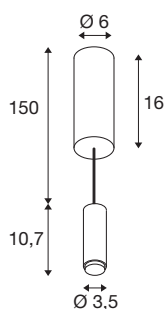

TECHNICAL DATA

Item no.	1007520
IP Code	IP 20
Impact resistance class	IK 03
Impact resistance	0.35 Joule
Assembly	Surface
Assembly details	Ceiling
Dimmable	Yes
Dimming technology	trailing edge
Primary nominal voltage	220-240V ~50/60Hz
Secondary power / voltage	500 mA
Safety class	I
Wattage	9.5 W
Minimum ambient temperature	-20 °C
Maximum ambient temperature	25 °C
Number of luminaires at LS B16A	98
Number of luminaires at LS C16A	123
Level of inrush current	3 A
Duration of inrush current	15 µs
Lumen	680 lm
Colour temperature	3000 Kelvin
Beam angle	40 °
Color	bronze

CRI	90
LXXBXX data	L70B50
Service life	50000 h
Risk Group	1
Height	10.7 cm
Diameter	3.45 cm
Pendant length	150 cm
Net weight	0.558 kg
Gross weight	0.597 kg
BIG WHITE Page	177

1007536	LALU® ELYPSE 22 , Lampshade, Mix&Match, H:2.8 cm, bronze
1007523	LALU® TETRA 14 , Lampshade, Mix&Match, H:4.9 cm, black
1007529	LALU® TETRA 36 , Lampshade, Mix&Match, H:8.9 cm, black
1007532	LALU® CONE 15 , Lamp- shade, Mix&Match, H:17 cm, black