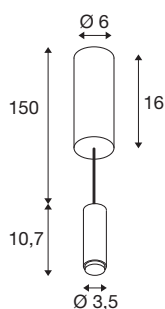

## TECHNICAL DATA

Item no.	1007519
IP Code	IP 20
Impact resistance class	IK 03
Impact resistance	0.35 Joule
Assembly	Surface
Assembly details	Ceiling
Dimmable	Yes
Dimming technology	trailing edge
Primary nominal voltage	220-240V ~50/60Hz
Secondary power / voltage	500 mA
Safety class	I
Wattage	9.5 W
Minimum ambient temperature	-20 °C
Maximum ambient temperature	25 °C
Number of luminaires at LS B16A	98
Number of luminaires at LS C16A	123
Level of inrush current	3 A
Duration of inrush current	15 µs
Lumen	680 lm
Colour temperature	3000 Kelvin
Beam angle	40 °
Color	white

CRI	90
LXXBXX data	L70B50
Service life	50000 h
Risk Group	1
Height	10.7 cm
Diameter	3.45 cm
Pendant length	150 cm
Net weight	0.558 kg
Gross weight	0.597 kg
BIG WHITE Page	177

1007536	LALU® ELYPSE 22 , Lampshade, Mix&Match, H:2.8 cm, bronze
1007523	LALU® TETRA 14 , Lampshade, Mix&Match, H:4.9 cm, black
1007529	LALU® TETRA 36 , Lampshade, Mix&Match, H:8.9 cm, black
1007532	LALU® CONE 15 , Lamp- shade, Mix&Match, H:17 cm, black