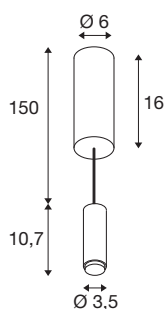

TECHNICAL DATA

Item no.	1007518
IP Code	IP 20
Impact resistance class	IK 03
Impact resistance	0.35 Joule
Assembly	Surface
Assembly details	Ceiling
Dimmable	Yes
Dimming technology	trailing edge
Primary nominal voltage	220-240V ~50/60Hz
Secondary power / voltage	500 mA
Safety class	I
Wattage	9.5 W
Minimum ambient temperature	-20 °C
Maximum ambient temperature	25 °C
Number of luminaires at LS B16A	98
Number of luminaires at LS C16A	123
Level of inrush current	3 A
Duration of inrush current	15 µs
Lumen	680 lm
Colour temperature	3000 Kelvin
Beam angle	40 °
Color	black

CRI	90
LXXBXX data	L70B50
Service life	50000 h
Risk Group	1
Height	10.7 cm
Diameter	3.45 cm
Pendant length	150 cm
Net weight	0.558 kg
Gross weight	0.597 kg
BIG WHITE Page	177

1007536	LALU® ELYPSE 22 , Lampshade, Mix&Match, H:2.8 cm, bronze
1007523	LALU® TETRA 14 , Lampshade, Mix&Match, H:4.9 cm, black
1007529	LALU® TETRA 36 , Lampshade, Mix&Match, H:8.9 cm, black
1007532	LALU® CONE 15 , Lamp- shade, Mix&Match, H:17 cm, black