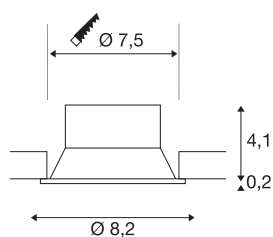

## NEW TRIA® 75

ceiling installation ring, recessed, D: 8.2 H: 4.3 cm, IP 20, white

Discover the new generation of our NEW TRIA® series and configure an individual lighting experience. A modular element is the mounting ring, which is available as a pivoting and rotating or all-round protected IP 65 version. In the colours black, white, rose gold or brushed aluminium, it blends harmoniously into any room ambience. For easy assembly, the mounting ring, specially designed for a hole diameter of 75mm, is supplied with clip and leaf springs.

### TECHNICAL DATA

Item no.	1007489
IP Code	IP 20
Assembly	Recessed
Assembly details	Ceiling
Color	white
Height	4.3 cm
Diameter	8.2 cm
Net weight	0.07 kg
Gross weight	0.075 kg
Shape of cut-out	round
Installation diameter	7.5 cm
BIG WHITE Page	126