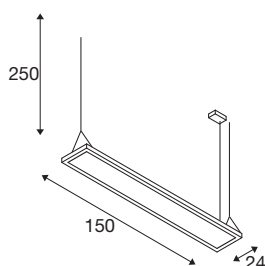

TECHNICAL DATA

Item no.	1007473
Number of different light outlets	2
IP Code	IP 20
Impact resistance class	IK 03
Impact resistance	0.35 Joule
Assembly	Surface
Assembly details	Ceiling
Dimmable	Yes
Dimming technology	DALI,Touch
Primary nominal voltage	200-240V ~50/60Hz
Secondary power / voltage	1400 mA
Safety class	I
Wattage	59 W
Minimum ambient temperature	-20 °C
Maximum ambient temperature	45 °C
Number of luminaires at LS B16A	37
Number of luminaires at LS C16A	37
Level of inrush current	5.1 A
Duration of inrush current	148 µs
Stroboscopic effect (SVM)	0.4
Lumen	7200 lm
Colour temperature	4000 Kelvin

Light Source

1807477	
1807478	

Beam angle	80 °
Color	grey
CRI	80
UGR ≤	19
LXXBXX data	L80B10
Service life	50000 h
Risk Group	0
Length	150 cm
Height	24 cm
Depth	3.28 cm
Pendant length	250 cm
Net weight	6 kg
Gross weight	6.42 kg
BIG WHITE Page	287