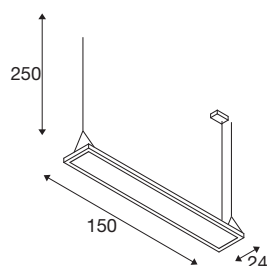

TECHNICAL DATA

Item no.	1007472
Number of different light outlets	2
IP Code	IP 20
Impact resistance class	IK 03
Impact resistance	0.35 Joule
Assembly	Surface
Assembly details	Ceiling
Dimmable	Yes
Dimming technology	DALI,Touch
Primary nominal voltage	200-240V ~50/60Hz
Secondary power / voltage	1400 mA
Safety class	I
Wattage	59 W
Minimum ambient temperature	-20 °C
Maximum ambient temperature	45 °C
Number of luminaires at LS B16A	37
Number of luminaires at LS C16A	37
Level of inrush current	5.1 A
Duration of inrush current	148 µs
Stroboscopic effect (SVM)	0.4
Lumen	7200 lm
Colour temperature	4000 Kelvin

Light Source

1807477	
1807478	

Beam angle	80 °
Color	white
CRI	80
UGR ≤	19
LXXBXX data	L80B10
Service life	50000 h
Risk Group	0
Length	150 cm
Height	24 cm
Depth	3.28 cm
Pendant length	250 cm
Net weight	6 kg
Gross weight	6.42 kg
BIG WHITE Page	287