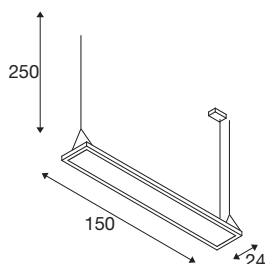

TECHNICAL DATA

Item no.	1007471
Number of different light outlets	2
IP Code	IP 20
Impact resistance class	IK 03
Impact resistance	0.35 Joule
Assembly	Surface
Assembly details	Ceiling
Dimmable	Yes
Dimming technology	DALI,Touch
Primary nominal voltage	200-240V ~50/60Hz
Secondary power / voltage	1400 mA
Safety class	I
Wattage	59 W
Minimum ambient temperature	-20 °C
Maximum ambient temperature	45 °C
Number of luminaires at LS B16A	37
Number of luminaires at LS C16A	37
Level of inrush current	5.1 A
Duration of inrush current	148 µs
Stroboscopic effect (SVM)	0.4
Lumen	7200 lm
Colour temperature	4000 Kelvin

Light Source

1807477	
1807478	

Beam angle	80 °
Color	black
CRI	80
UGR ≤	19
LXXBXX data	L80B10
Service life	50000 h
Risk Group	0
Length	150 cm
Height	24 cm
Depth	3.28 cm
Pendant length	250 cm
Net weight	6 kg
Gross weight	6.42 kg
BIG WHITE Page	287