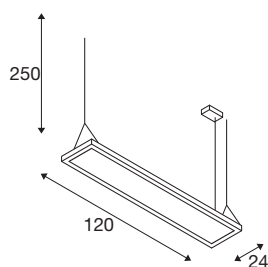

TECHNICAL DATA

Item no.	1007470
Number of different light outlets	2
IP Code	IP 20
Impact resistance class	IK 03
Impact resistance	0.35 Joule
Assembly	Surface
Assembly details	Ceiling
Dimmable	Yes
Dimming technology	DALI,Touch
Primary nominal voltage	200-240V ~50/60Hz
Secondary power / voltage	1200 mA
Safety class	I
Wattage	50 W
Minimum ambient temperature	-20 °C
Maximum ambient temperature	45 °C
Number of luminaires at LS B16A	45
Number of luminaires at LS C16A	45
Level of inrush current	4.75 A
Duration of inrush current	162 µs
Stroboscopic effect (SVM)	0.4
Lumen	6100 lm
Colour temperature	4000 Kelvin

Light Source

1807476	
1807474	

Beam angle	80 °
Color	grey
CRI	80
UGR ≤	19
LXXBXX data	L80B10
Service life	50000 h
Risk Group	0
Length	120 cm
Height	24 cm
Depth	3.28 cm
Pendant length	250 cm
Net weight	5.1 kg
Gross weight	5.457 kg
BIG WHITE Page	287