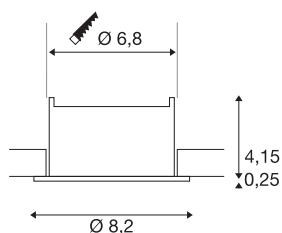

NEW TRIA® 68

ceiling installation ring, recessed, D: 8.2 H: 4.4 cm, IP 20, black

Discover the new generation of our NEW TRIA® series and configure an individual lighting experience. A modular element is the square or round mounting ring, which is available as a pivoting and rotating or all-round protected IP 65 version. In the colours black, white, rose gold or brushed aluminium, it blends harmoniously into any room ambience. For easy assembly, the mounting ring, specially designed for a hole diameter of 68mm, is supplied with clip and leaf springs.

TECHNICAL DATA

Item no.	1007451
IP Code	IP 20
Assembly	Recessed
Assembly details	Ceiling
Color	black
Height	4.4 cm
Diameter	8.2 cm
Net weight	0.08 kg
Gross weight	0.086 kg
Shape of cut-out	round
Installation diameter	6.8 cm
BIG WHITE Page	126