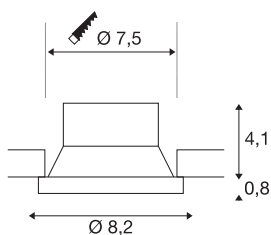

NEW TRIA® 75

ceiling installation ring, recessed, attachment, D: 8.2
H: 4.9 cm, IP 20, white

Discover the new generation of our NEW TRIA® series and configure an individual lighting experience. A modular element is the mounting ring, which is available as a pivoting and rotating or all-round protected IP 65 version. In the colours black, white, rose gold or brushed aluminium, it blends harmoniously into any room ambience. For easy assembly, the mounting ring, specially designed for a hole diameter of 75mm, is supplied with clip and leaf springs.

TECHNICAL DATA

Item no.	1007450
IP Code	IP 20
Assembly	Recessed
Assembly details	Ceiling
Color	white
Height	4.9 cm
Diameter	8.2 cm
Net weight	0.07 kg
Gross weight	0.075 kg
Shape of cut-out	round
Installation diameter	7.5 cm
BIG WHITE Page	126