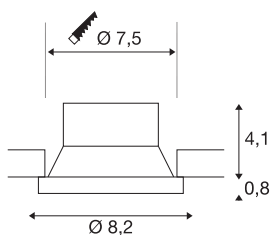

NEW TRIA® 75

ceiling installation ring, recessed, attachment, D: 8.2
H: 4.9 cm, IP 20, black

Discover the new generation of our NEW TRIA® series and configure an individual lighting experience. A modular element is the mounting ring, which is available as a pivoting and rotating or all-round protected IP 65 version. In the colours black, white, rose gold or brushed aluminium, it blends harmoniously into any room ambience. For easy assembly, the mounting ring, specially designed for a hole diameter of 75mm, is supplied with clip and leaf springs.

TECHNICAL DATA

Item no.	1007449
IP Code	IP 20
Assembly	Recessed
Assembly details	Ceiling
Color	black
Height	4.9 cm
Diameter	8.2 cm
Net weight	0.07 kg
Gross weight	0.075 kg
Shape of cut-out	round
Installation diameter	7.5 cm
BIG WHITE Page	126