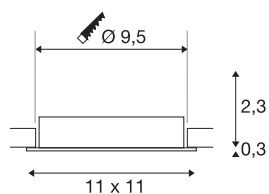

NEW TRIA® 95

ceiling installation ring, L: 11 W: 11 H: 2.6 cm, IP 20, white

Discover the new generation of our NEW TRIA® series and configure an individual lighting experience. The mounting ring, which is available as a swivelling and recessed version, is a modular element. In the colours black, white, rose gold or brushed aluminium, it blends harmoniously into any room ambience. For easy installation, the mounting ring, specially designed for a hole diameter of 95mm, comes with clip springs.

TECHNICAL DATA

Item no.	1007448
IP Code	IP 20
Color	white
Length	11 cm
Width	11 cm
Height	2.6 cm
Net weight	0.12 kg
Gross weight	0.128 kg
Shape of cut-out	round
Installation diameter	9.5 cm
BIG WHITE Page	126