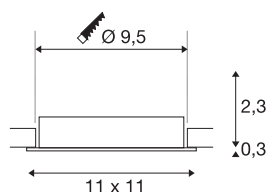

## NEW TRIA® 95

ceiling installation ring, D: 11 H: 2.6 cm, IP 20, rose gold

Discover the new generation of our NEW TRIA® series and configure an individual lighting experience. The mounting ring, which is available as a swivelling and recessed version, is a modular element. In the colours black, white, rose gold or brushed aluminium, it blends harmoniously into any room ambience. For easy installation, the mounting ring, specially designed for a hole diameter of 95mm, comes with clip springs.

## TECHNICAL DATA

|                       |          |
|-----------------------|----------|
| Item no.              | 1007447  |
| IP Code               | IP 20    |
| Color                 | gold     |
| Height                | 2.6 cm   |
| Diameter              | 11 cm    |
| Net weight            | 0.12 kg  |
| Gross weight          | 0.128 kg |
| Shape of cut-out      | round    |
| Installation diameter | 9.5 cm   |
| BIG WHITE Page        | 126      |