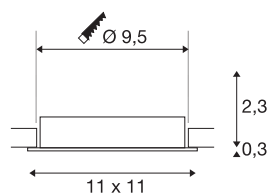

NEW TRIA® 95

ceiling installation ring, L: 11 W: 11 H: 2.6 cm, IP 20, black

Discover the new generation of our NEW TRIA® series and configure an individual lighting experience. The mounting ring, which is available as a swivelling and recessed version, is a modular element. In the colours black, white, rose gold or brushed aluminium, it blends harmoniously into any room ambience. For easy installation, the mounting ring, specially designed for a hole diameter of 95mm, comes with clip springs.

TECHNICAL DATA

Item no.	1007446
IP Code	IP 20
Color	black
Length	11 cm
Width	11 cm
Height	2.6 cm
Net weight	0.12 kg
Gross weight	0.128 kg
Shape of cut-out	round
Installation diameter	9.5 cm
BIG WHITE Page	126