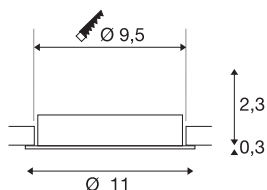

## NEW TRIA® 95

ceiling installation ring, D: 11 H: 2.6 cm, IP 20, aluminium

Discover the new generation of our NEW TRIA® series and configure an individual lighting experience. The mounting ring, which is available as a swivelling and recessed version, is a modular element. In the colours black, white, rose gold or brushed aluminium, it blends harmoniously into any room ambience. For easy installation, the mounting ring, specially designed for a hole diameter of 95mm, comes with clip springs.

## TECHNICAL DATA

Item no.	1007445
IP Code	IP 20
Color	aluminium
Height	2.6 cm
Diameter	11 cm
Net weight	0.12 kg
Gross weight	0.128 kg
Shape of cut-out	round
Installation diameter	9.5 cm
BIG WHITE Page	126