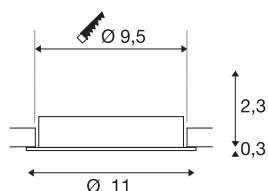

NEW TRIA® 95

ceiling installation ring, D: 11 H: 2.6 cm, IP 20, black

Discover the new generation of our NEW TRIA® series and configure an individual lighting experience. The mounting ring, which is available as a swivelling and recessed version, is a modular element. In the colours black, white, rose gold or brushed aluminium, it blends harmoniously into any room ambience. For easy installation, the mounting ring, specially designed for a hole diameter of 95mm, comes with clip springs.

TECHNICAL DATA

Item no.	1007444
IP Code	IP 20
Color	black
Height	2.6 cm
Diameter	11 cm
Net weight	0.12 kg
Gross weight	0.128 kg
Shape of cut-out	round
Installation diameter	9.5 cm
BIG WHITE Page	126

Accessories