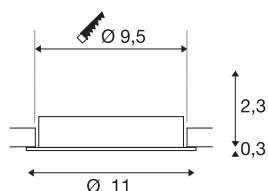

NEW TRIA® 95

ceiling installation ring, D: 11 H: 2.6 cm, IP 20, white

Discover the new generation of our NEW TRIA® series and configure an individual lighting experience. The mounting ring, which is available as a swivelling and recessed version, is a modular element. In the colours black, white, rose gold or brushed aluminium, it blends harmoniously into any room ambience. For easy installation, the mounting ring, specially designed for a hole diameter of 95mm, comes with clip springs.

TECHNICAL DATA

Item no.	1007443
IP Code	IP 20
Color	white
Height	2.6 cm
Diameter	11 cm
Net weight	0.12 kg
Gross weight	0.128 kg
Shape of cut-out	round
Installation diameter	9.5 cm
BIG WHITE Page	126

Accessories