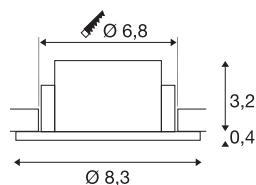

NEW TRIA® 68

ceiling installation ring, D: 8.3 H: 3.55 cm, IP 65, incl. glass, black

Discover the new generation of our NEW TRIA® series and configure an individual lighting experience. A modular element is the square or round mounting ring, which is available as a pivoting and rotating or all-round protected IP 65 version. In the colours black, white, rose gold or brushed aluminium, it blends harmoniously into any room ambience. For easy assembly, the mounting ring, specially designed for a hole diameter of 68mm, is supplied with clip and leaf springs.

TECHNICAL DATA

Item no.	1007336
IP Code	IP 65
Assembly	Recessed
Assembly details	Ceiling
Color	black
Height	3.55 cm
Diameter	8.3 cm
Net weight	0.11 kg
Gross weight	0.118 kg
Shape of cut-out	round
Installation diameter	6.8 cm
BIG WHITE Page	126