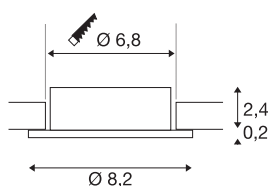

NEW TRIA® 68

ceiling installation ring, D: 8.2 H: 2.6 cm, IP 20, rose gold

Discover the new generation of our NEW TRIA® series and configure an individual lighting experience. A modular element is the square or round mounting ring, which is available as a pivoting and rotating or all-round protected IP 65 version. In the colours black, white, rose gold or brushed aluminium, it blends harmoniously into any room ambience. For easy assembly, the mounting ring, specially designed for a hole diameter of 68mm, is supplied with clip and leaf springs.

TECHNICAL DATA

| | |
|-----------------------|----------|
| Item no. | 1007334 |
| IP Code | IP 20 |
| Assembly | Recessed |
| Assembly details | Ceiling |
| Color | gold |
| Height | 2.6 cm |
| Diameter | 8.2 cm |
| Net weight | 0.06 kg |
| Gross weight | 0.064 kg |
| Shape of cut-out | round |
| Installation diameter | 6.8 cm |
| BIG WHITE Page | 126 |