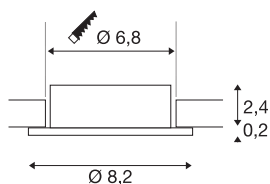

## NEW TRIA® 68

ceiling installation ring, D: 8.2 H: 2.6 cm, IP 20, white

Discover the new generation of our NEW TRIA® series and configure an individual lighting experience. A modular element is the square or round mounting ring, which is available as a pivoting and rotating or all-round protected IP 65 version. In the colours black, white, rose gold or brushed aluminium, it blends harmoniously into any room ambience. For easy assembly, the mounting ring, specially designed for a hole diameter of 68mm, is supplied with clip and leaf springs.

### TECHNICAL DATA

Item no.	1007333
IP Code	IP 20
Assembly	Recessed
Assembly details	Ceiling
Color	white
Height	2.6 cm
Diameter	8.2 cm
Net weight	0.06 kg
Gross weight	0.064 kg
Shape of cut-out	round
Installation diameter	6.8 cm
BIG WHITE Page	126