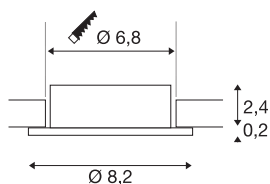

NEW TRIA® 68

ceiling installation ring, D: 8.2 H: 2.6 cm, IP 20, black

Discover the new generation of our NEW TRIA® series and configure an individual lighting experience. A modular element is the square or round mounting ring, which is available as a pivoting and rotating or all-round protected IP 65 version. In the colours black, white, rose gold or brushed aluminium, it blends harmoniously into any room ambience. For easy assembly, the mounting ring, specially designed for a hole diameter of 68mm, is supplied with clip and leaf springs.

TECHNICAL DATA

Item no.	1007332
IP Code	IP 20
Assembly	Recessed
Assembly details	Ceiling
Color	black
Height	2.6 cm
Diameter	8.2 cm
Net weight	0.06 kg
Gross weight	0.064 kg
Shape of cut-out	round
Installation diameter	6.8 cm
BIG WHITE Page	126