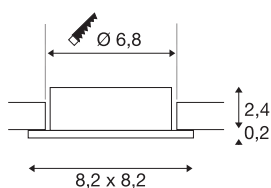

NEW TRIA® 68

ceiling installation ring, L: 8.2 W: 8.2 H: 2.6 cm, IP 20, rose gold

Discover the new generation of our NEW TRIA® series and configure an individual lighting experience. A modular element is the square or round mounting ring, which is available as a pivoting and rotating or all-round protected IP 65 version. In the colours black, white, rose gold or brushed aluminium, it blends harmoniously into any room ambience. For easy assembly, the mounting ring, specially designed for a hole diameter of 68mm, is supplied with clip and leaf springs.

TECHNICAL DATA

Item no.	1007331
IP Code	IP 20
Assembly	Recessed
Assembly details	Ceiling
Color	gold
Length	8.2 cm
Width	8.2 cm
Height	2.6 cm
Net weight	0.06 kg
Gross weight	0.064 kg
Shape of cut-out	round
Installation diameter	6.8 cm
BIG WHITE Page	126