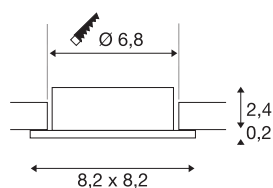

## NEW TRIA® 68

ceiling installation ring, L: 8.2 W: 8.2 H: 2.6 cm, IP 20, aluminium

Discover the new generation of our NEW TRIA® series and configure an individual lighting experience. A modular element is the square or round mounting ring, which is available as a pivoting and rotating or all-round protected IP 65 version. In the colours black, white, rose gold or brushed aluminium, it blends harmoniously into any room ambience. For easy assembly, the mounting ring, specially designed for a hole diameter of 68mm, is supplied with clip and leaf springs.

## TECHNICAL DATA

Item no.	1007330
IP Code	IP 20
Assembly	Recessed
Assembly details	Ceiling
Color	aluminium
Length	8.2 cm
Width	8.2 cm
Height	2.6 cm
Net weight	0.06 kg
Gross weight	0.064 kg
Shape of cut-out	round
Installation diameter	6.8 cm
BIG WHITE Page	126