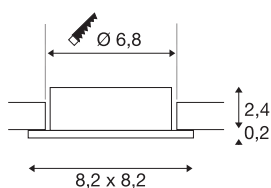

NEW TRIA® 68

ceiling installation ring, L: 8.2 W: 8.2 H: 2.6 cm, IP 20, black

Discover the new generation of our NEW TRIA® series and configure an individual lighting experience. A modular element is the square or round mounting ring, which is available as a pivoting and rotating or all-round protected IP 65 version. In the colours black, white, rose gold or brushed aluminium, it blends harmoniously into any room ambience. For easy assembly, the mounting ring, specially designed for a hole diameter of 68mm, is supplied with clip and leaf springs.

TECHNICAL DATA

Item no.	1007329
IP Code	IP 20
Assembly	Recessed
Assembly details	Ceiling
Color	black
Length	8.2 cm
Width	8.2 cm
Height	2.6 cm
Net weight	0.06 kg
Gross weight	0.064 kg
Shape of cut-out	round
Installation diameter	6.8 cm
BIG WHITE Page	126