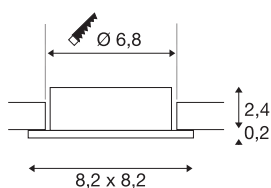

## NEW TRIA® 68

ceiling installation ring, L: 8.2 W: 8.2 H: 2.6 cm, IP 20, white

Discover the new generation of our NEW TRIA® series and configure an individual lighting experience. A modular element is the square or round mounting ring, which is available as a pivoting and rotating or all-round protected IP 65 version. In the colours black, white, rose gold or brushed aluminium, it blends harmoniously into any room ambience. For easy assembly, the mounting ring, specially designed for a hole diameter of 68mm, is supplied with clip and leaf springs.

### TECHNICAL DATA

Item no.	1007328
IP Code	IP 20
Assembly	Recessed
Assembly details	Ceiling
Color	white
Length	8.2 cm
Width	8.2 cm
Height	2.6 cm
Net weight	0.06 kg
Gross weight	0.064 kg
Shape of cut-out	round
Installation diameter	6.8 cm
BIG WHITE Page	126