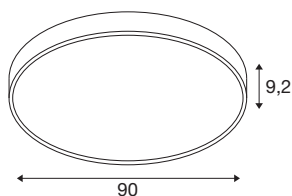

## MEDO® PRO 90

ceiling-mounted light, round, 3000/4000K, 74W, trailing-edge phase, 110°, white

Our design classic MEDO® has a new high-output addition: the MEDO® PRO. It impresses with its service life of L80B10@50,000h, eligible energy efficiency from 120 lm/W and a higher indirect light component. Efficiency is also the order of the day when it comes to installation, which is particularly fast thanks to our EasyBase. The improved protection code IP50 and an outstanding CRI>90 colour reproduction index ensure exceptional quality. Two elegant casing colours and a CCT switch that enables you to choose between 3000 K and 4000 K lets you personalise your lighting situation. The MEDO® PRO is available as a DALI and phase version, additionally you have the choice between opal (UGR<25) and prismatic (UGR<19) glass. As your most demanding projects deserve only the best lighting.

## TECHNICAL DATA

Item no.	1007315
Number of different light outlets	2
IP Code	IP 50
Impact resistance class	IK 02
Impact resistance	0.2 Joule
Assembly	Surface
Assembly details	Ceiling, Ceiling with Acc.
Dimmable	Yes
Dimming technology	trailing edge
Primary nominal voltage	220-240V ~50/60Hz
Secondary power / voltage	1000 mA
Safety class	I
Wattage	74 W
Ambient temperature	25 °C
Minimum ambient temperature	-20 °C
Maximum ambient temperature	40 °C
Number of luminaires at LS B16A	27
Number of luminaires at LS C16A	33
Level of inrush current	12 A
Duration of inrush current	45 µs
Stroboscopic effect (SVM)	0.4
Lumen	11000/11200 lm

Colour temperature	3000/4000 Kelvin
Beam angle	110 °
Color	white
CRI	90
UGR ≤	25
LXXBXX data	L80B10
Service life	50000 h
Risk Group	1
Height	9.2 cm
Diameter	90 cm
Net weight	9 kg
Gross weight	9.63 kg
BIG WHITE Page	153