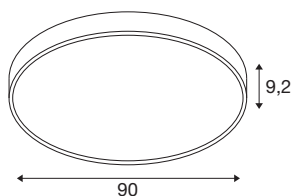

## MEDO® PRO 90

ceiling-mounted light, round, 3000/4000K, 74W, trailing-edge phase, 110°, black

Our design classic MEDO® has a new high-output addition: the MEDO® PRO. It impresses with its service life of L80B10@50,000h, eligible energy efficiency from 120 lm/W and a higher indirect light component. Efficiency is also the order of the day when it comes to installation, which is particularly fast thanks to our EasyBase. The improved protection code IP50 and an outstanding CRI>90 colour reproduction index ensure exceptional quality. Two elegant casing colours and a CCT switch that enables you to choose between 3000 K and 4000 K lets you personalise your lighting situation. The MEDO® PRO is available as a DALI and phase version, additionally you have the choice between opal (UGR<25) and prismatic (UGR<19) glass. As your most demanding projects deserve only the best lighting.

## TECHNICAL DATA

Item no.	1007314
Number of different light outlets	2
IP Code	IP 50
Impact resistance class	IK 02
Impact resistance	0.2 Joule
Assembly	Surface
Assembly details	Ceiling, Ceiling with Acc.
Dimmable	Yes
Dimming technology	trailing edge
Primary nominal voltage	220-240V ~50/60Hz
Secondary power / voltage	1000 mA
Safety class	I
Wattage	74 W
Ambient temperature	25 °C
Minimum ambient temperature	-20 °C
Maximum ambient temperature	40 °C
Number of luminaires at LS B16A	27
Number of luminaires at LS C16A	33
Level of inrush current	12 A
Duration of inrush current	45 µs
Stroboscopic effect (SVM)	0.4
Lumen	11000/11200 lm

Colour temperature	3000/4000 Kelvin
Beam angle	110 °
Color	black
CRI	90
UGR ≤	25
LXXBXX data	L80B10
Service life	50000 h
Risk Group	1
Height	9.2 cm
Diameter	90 cm
Net weight	9 kg
Gross weight	9.63 kg
BIG WHITE Page	153